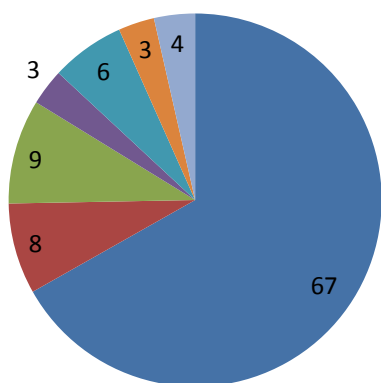

Comparison of Puget Sound Land Cover for entire basin and < 500 m
Jo Wilhelm, King County 4/26/12

Name	Puget Sound Basin	Puget Sound Basin < 500 m
Forest	66.8	58.3
Urban	7.9	13.9
Agriculture	9.1	15.8
Wetland	3.2	5.6
Shrub	6.4	2.4
Grasslands	3.1	1.9
Barren	3.6	2.1

Entire Basin

Basin < 500 m