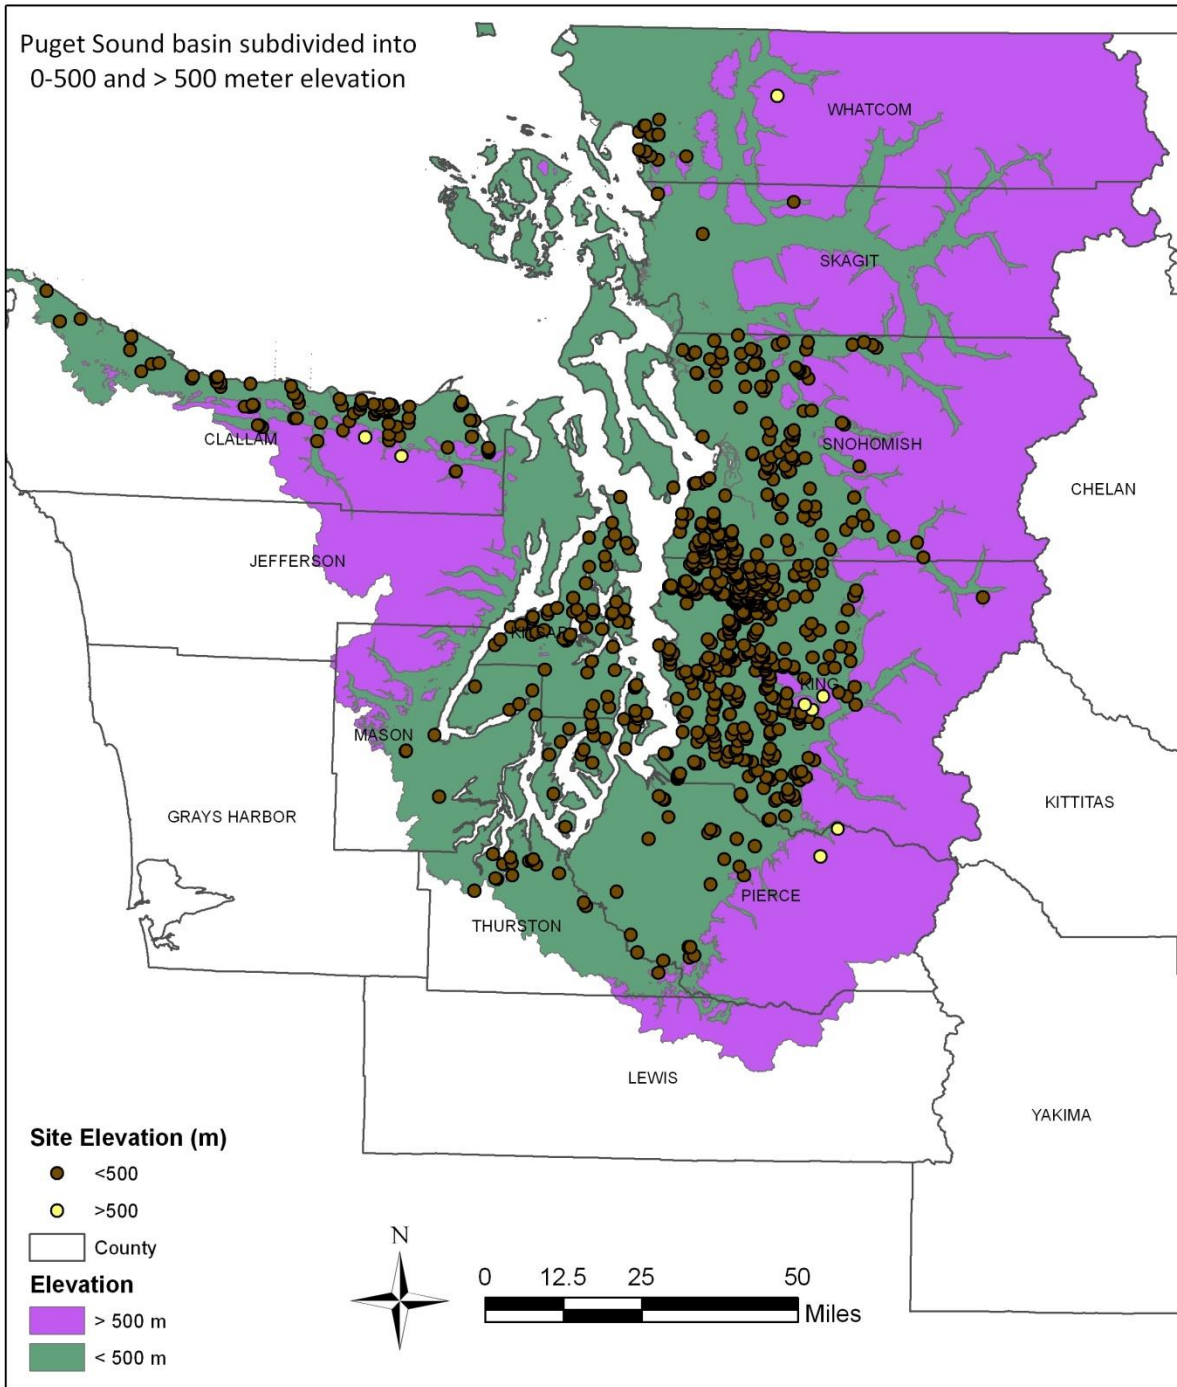

Comparison of Puget Sound Land Cover for entire basin and < 500 m
Jo Wilhelm, King County 4/26/12

Name	Puget Sound Basin	Puget Sound Basin < 500 m
Forest	66.8	58.3
Urban	7.9	13.9
Agriculture	9.1	15.8
Wetland	3.2	5.6
Shrub	6.4	2.4
Grasslands	3.1	1.9
Barren	3.6	2.1

Entire Basin

Basin < 500 m